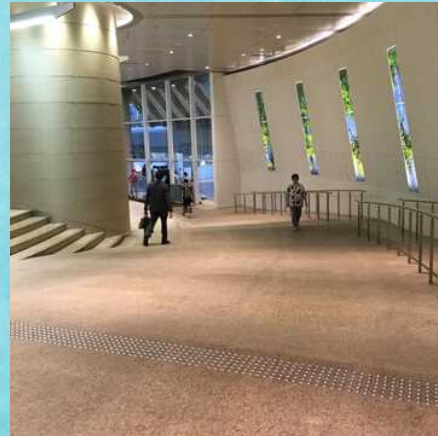

2. Walk along the footpath. It will turn to the right. After 1 or 2 minutes, there will be another path to the left with a sign to All Central Piers and the Harbour Building. Turn left here.

3. Continue walking straight on this path for around 5 to 6 minutes. You will reach the IFC Mall.

4. Enter the mall and immediately go to the right.

5. Walk down to the next door and exit the mall.

6. Stay to the right and follow the footpath.

7. You will go through two tunnels.
Just keep going straight

8. You will come to an escalator. Go
up this escalator and then two more
after it.

9. Follow the footpath around the
corner and go down the small
escalator to Shelley Street. You will
see Marks and Spencer Food.

10. Turn to the right and go down the
hill to Hollywood Road.

11. Turn right on Hollywood Road.
You will pass F.A.B. and Rummin
Tings.

12. Winning House is the first
entrance on the right.