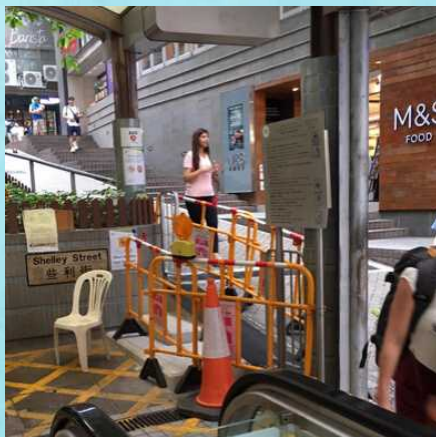

4. Enter the mall and immediately go to the right.

5. Walk down to the next door and exit the mall.

6. Stay to the right and follow the footpath.

7. You will go through two tunnels.
Just keep going straight

8. You will come to an escalator. Go
up this escalator and then two more
after it.

9. Follow the footpath around the
corner and go down the small
escalator to Shelley Street. You will
see Marks and Spencer Food.

10. Turn to the right and go down the
hill to Hollywood Road.

11. Turn right on Hollywood Road.
You will pass F.A.B. and Rummin
Tings.

12. Winning House is the first
entrance on the right.