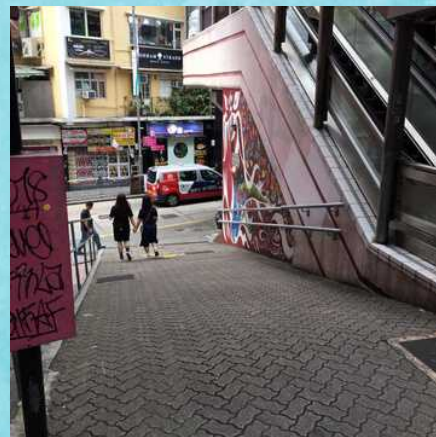

2. Walk along the footpath. It will turn to the right. After 1 or 2 minutes, there will be another path to the left with a sign to All Central Piers and the Harbour Building. Turn left here.

3. Continue walking straight on this path for around 5 to 6 minutes. You will reach the IFC Mall.

4. Enter the mall and immediately go to the right.

5. Walk down to the next door and exit the mall.

6. Stay to the right and follow the footpath.

7. You will go through two tunnels.
Just keep going straight

8. You will come to an escalator. Go
up this escalator and then two more
after it.

9. Follow the footpath around the
corner and go down the small
escalator to Shelley Street. You will
see Marks and Spencer Food.

10. Turn to the right and go down the
hill to Hollywood Road.

11. Turn right on Hollywood Road.
You will pass F.A.B. and Rummin
Tings.

12. Winning House is the first
entrance on the right.